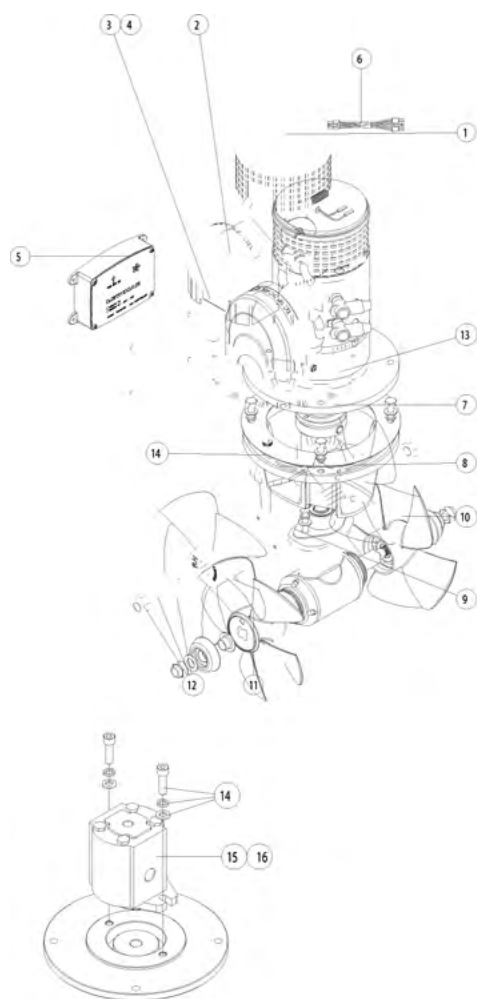

250TT/H - 8.0kW - 24

300TT/H - 10.8 to 15.0kW

Mouillage et amarrage

N°	Références	Description
1	585029	Motor assy 8.0 kW 24V
2	553036	Cover (non IP)
3	B11129	Soleniod 8.0
4	589834	Soleniod loom
5	589834	Gen2 TT ICU
6	589806 589858	2M TT motor loom 2M TT hyd loom (hydraulic only)
7	555025	Mounting saddle
8	555035	Tunnel gasket
9	589557	Hub assy
10	589551	Right hand propeller and washer
11	589552	Left hand propeller and washer
12	589150	Anode kit
13	555038	Plastic washer
14	559152	Installation fixing kit
15	585040	Hyd motor 26 cc/rev
16	585041	Hyd motor 16.8 cc/rev

N°	Références	Description
1	587032	Motor assy 10.8 kW 24V
2	557030	Motor assy 15 kW 48V
3	555034	Cover (non IP)
4	B8429	Soleniod 10.8 kW
5	B11762	Soleniod 15 kW
6	589834	Soleniod loom
7	589274	Gen2 TT ICU
8	589806 589858	2M TT motor loom 2M TT hyd loom (hydraulic only)
9	557025	Mounting saddle
10	557035	Tunnel gasket
11	559755	Hub assy
12	589750	Right hand propeller and washer
13	589751	Left hand propeller and washer
14	589150	Anode kit
15	555038	Plastic washer
16	589752	Installation fixing kit
17	585040	Hyd motor 26 cc/rev
18	585041	Hyd motor 16.8 cc/rev