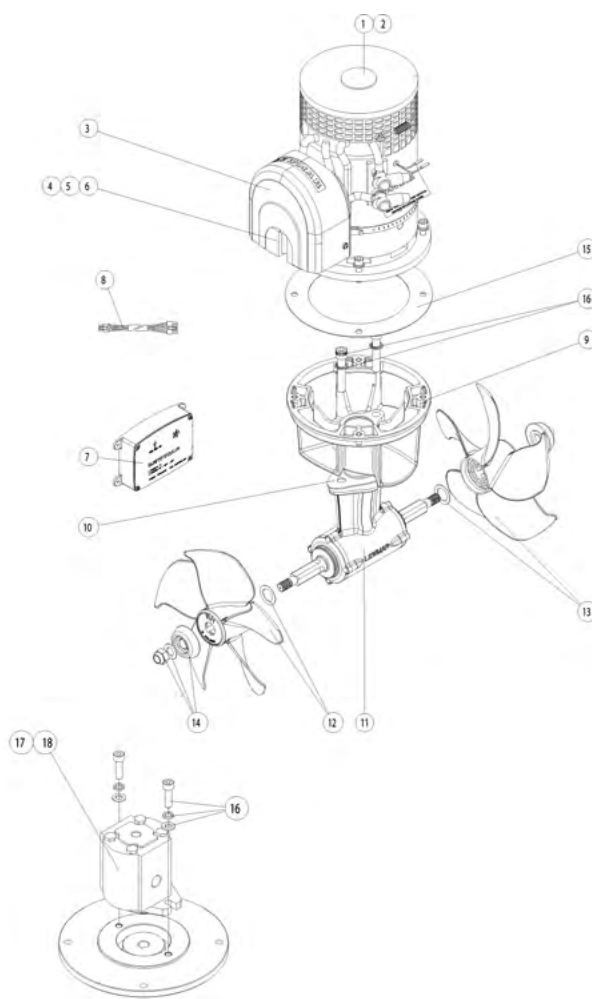

250TT/H - 8.0kW - 24

300TT/H - 10.8 to 15.0kW

Mouillage et amarrage

N°	Références	Description
1	585029	Motor assy 8.0 kW 24V
2	553036	Cover (non IP)
3	B11129	Soleniod 8.0
4	589834	Soleniod loom
5	589834	Gen2 TT ICU
6	589806 589858	2M TT motor loom 2M TT hyd loom (hydraulic only)
7	555025	Mounting saddle
8	555035	Tunnel gasket
9	589557	Hub assy
10	589551	Right hand propeller and washer
11	589552	Left hand propeller and washer
12	589150	Anode kit
13	555038	Plastic washer
14	559152	Installation fixing kit
15	585040	Hyd motor 26 cc/rev
16	585041	Hyd motor 16.8 cc/rev

N°	Références	Description
1	587032	Motor assy 10.8 kW 24V
2	557030	Motor assy 15 kW 48V
3	555034	Cover (non IP)
4	B8429	Soleniod 10.8 kW
5	B11762	Soleniod 15 kW
6	589834	Soleniod loom
7	589274	Gen2 TT ICU
8	589806 589858	2M TT motor loom 2M TT hyd loom (hydraulic only)
9	557025	Mounting saddle
10	557035	Tunnel gasket
11	559755	Hub assy
12	589750	Right hand propeller and washer
13	589751	Left hand propeller and washer
14	589150	Anode kit
15	555038	Plastic washer
16	589752	Installation fixing kit
17	585040	Hyd motor 26 cc/rev
18	585041	Hyd motor 16.8 cc/rev